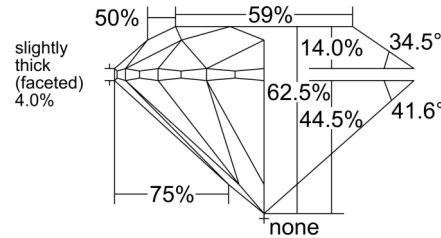

GIA NATURAL DIAMOND GRADING REPORT

September 01, 2025  
 GIA Report Number ..... 2537222740  
 Shape and Cutting Style ..... Round Brilliant  
 Measurements ..... 7.27 - 7.30 x 4.56 mm

GRADING RESULTS

Carat Weight ..... 1.50 carat  
 Color Grade ..... F  
 Clarity Grade ..... VS2  
 Cut Grade ..... Excellent

PROPORTIONS

Profile to actual proportions

CLARITY CHARACTERISTICS

KEY TO SYMBOLS\*

-  Cloud
-  Crystal
-  Feather
-  Needle

\* Red symbols denote internal characteristics (inclusions). Green or black symbols denote external characteristics (blemishes). Diagram is an approximate representation of the diamond, and symbols shown indicate type, position, and approximate size of clarity characteristics. All clarity characteristics may not be shown. Details of finish are not shown.