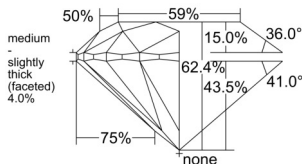

GIA®

FACSIMILE

GIA REPORT 2537196771

Verify this report at GIA.edu

GIA NATURAL DIAMOND DOSSIER®

August 21, 2025
GIA Report Number 2537196771
Shape and Cutting Style ..... Round Brilliant
Measurements ..... 5.26 - 5.29 x 3.29 mm

GRADING RESULTS

Carat Weight ..... 0.57 carat
Color Grade ..... F
Clarity Grade S11
Cut Grade ..... Excellent

ADDITIONAL GRADING INFORMATION

Polish ..... Excellent
Symmetry ..... Excellent
Fluorescence ..... Very Strong Blue
Clarity Characteristics ..... Crystal, Feather
Inscription(s): GIA 2537196771

PROPORTIONS

Profile to actual proportions