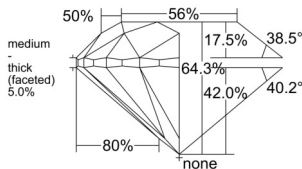

GIA®

FACSIMILE

GIA REPORT 2537193128

Verify this report at GIA.edu

GIA NATURAL DIAMOND DOSSIER®

August 23, 2025
GIA Report Number 2537193128
Shape and Cutting Style ..... Round Brilliant
Measurements ..... 4.94 - 4.98 x 3.19 mm

GRADING RESULTS

Carat Weight ..... 0.50 carat
Color Grade ..... D
Clarity Grade VS1
Cut Grade ..... Very Good

ADDITIONAL GRADING INFORMATION

Polish ..... Excellent
Symmetry ..... Excellent
Fluorescence ..... Medium Blue
Clarity Characteristics..... Crystal, Internal Graining
Inscription(s): GIA 2537193128

PROPORTIONS

Profile to actual proportions

GRADING SCALES

GIA COLOR SCALE

COLORLESS	D
	E
	F
	G
	H
	I
	J
NEAR COLORLESS	K
	L
Faint	M
	N
	O
	P
Very Light	Q
	R
	S
	T
	U
	V
Light	W
	X
	Y
	Z

GIA CLARITY SCALE

FLAWLESS	VERY VERY SLIGHTLY INCLUDED	VVS₁	VVS₂	VS₁	VS₂	SI₁	SI₂	I₁	I₂	I₃	
											VERY SLIGHTLY INCLUDED
INTERNALLY FLAWLESS											

GIA CUT SCALE

EXCELLENT
VERY GOOD
GOOD
FAIR
POOR