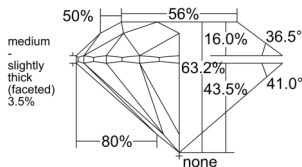

GIA®

FACSIMILE

GIA REPORT 2537186443

Verify this report at GIA.edu

GIA NATURAL DIAMOND DOSSIER®

August 22, 2025
GIA Report Number 2537186443
Shape and Cutting Style ..... Round Brilliant
Measurements ..... 5.34 - 5.38 x 3.39 mm

GRADING RESULTS

Carat Weight ..... 0.60 carat
Color Grade ..... E
Clarity Grade S11
Cut Grade ..... Excellent

ADDITIONAL GRADING INFORMATION

Polish ..... Excellent
Symmetry ..... Excellent
Fluorescence ..... None
Clarity Characteristics ..... Cloud, Crystal, Feather
Inscription(s): GIA 2537186443

PROPORTIONS

GRADING SCALES

GIA COLOR SCALE

COLORED	D
	E
	F
	G
	H
	I
	J
NEAR COLORLESS	K
	L
FANT	M
	N
	O
	P
	Q
VERY LIGHT	R
	S
	T
	U
	V
	W
	X
	Y
LIGHT	Z

GIA CLARITY SCALE

FLAWLESS	INTERNAL FLAWLESS	
		FLAWLESS
VERY VERY SLIGHTLY INCLUDED	VVS₁	
	VVS₂	
VERY SLIGHTLY INCLUDED	VS₁	
	VS₂	
SLIGHTLY INCLUDED	SI₁	
	SI₂	
INCLUDED	I₁	
	I₂	
	I₃	

GIA CUT SCALE

EXCELLENT
VERY GOOD
GOOD
FAIR
POOR