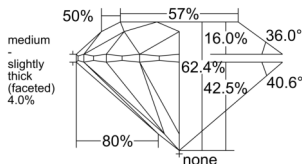

GIA®

FACSIMILE

GIA REPORT 2537186011

Verify this report at GIA.edu

GIA NATURAL DIAMOND DOSSIER®

August 22, 2025
GIA Report Number 2537186011
Shape and Cutting Style ..... Round Brilliant
Measurements ..... 5.87 - 5.92 x 3.68 mm

GRADING RESULTS

Carat Weight ..... 0.80 carat
Color Grade I
Clarity Grade S11
Cut Grade ..... Excellent

ADDITIONAL GRADING INFORMATION

Polish ..... Excellent
Symmetry ..... Excellent
Fluorescence ..... None
Clarity Characteristics ..... Crystal, Feather
Inscription(s): GIA 2537186011

PROPORTIONS

GRADING SCALES

GIA COLOR SCALE

COLOREDNESS	D
	E
	F
	G
	H
	I
	J
NEAR COLORLESS	K
	L
FAIN	M
	N
	O
	P
VERY LIGHT	Q
	R
	S
	T
	U
	V
	W
	X
	Y
LIGHT	Z

GIA CLARITY SCALE

VERY VERY SLIGHTLY INCLUDED	FLAWLESS
	INTERNALLY FLAWLESS
VERY SLIGHTLY INCLUDED	VVS₁
	VVS₂
SLIGHTLY INCLUDED	VS₁
	VS₂
INCLUDED	SI₁
	SI₂
	I₁
	I₂
	I₃

GIA CUT SCALE

EXCELLENT
VERY GOOD
GOOD
FAIR
POOR