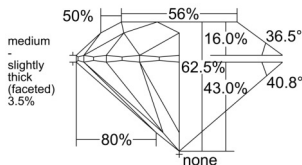

GIA®

FACSIMILE

GIA REPORT 2537179789

Verify this report at gia.edu

GIA NATURAL DIAMOND DOSSIER®

August 20, 2025
GIA Report Number 2537179789
Shape and Cutting Style ..... Round Brilliant
Measurements ..... 5.08 - 5.12 x 3.19 mm

GRADING RESULTS

Carat Weight ..... 0.51 carat
Color Grade ..... D
Clarity Grade VVS1
Cut Grade ..... Excellent

ADDITIONAL GRADING INFORMATION

Polish ..... Excellent
Symmetry ..... Excellent
Fluorescence ..... Medium Blue
Clarity Characteristics ..... Pinpoint
Inscription(s): GIA 2537179789

PROPORTIONS

GRADING SCALES

GIA COLOR SCALE

COLORLESS	D
	E
	F
	G
	H
	I
	J
NEAR COLORLESS	K
	L
FAIN	M
	N
	O
	P
VERY LIGHT	Q
	R
	S
	T
	U
	V
	W
	X
	Y
LIGHT	Z

GIA CLARITY SCALE

FLAWLESS	VERY VERY SLIGHTLY INCLUDED	EXCELLENT	
			INTERNAL FLAWLESS
VVS₁	VERY SLIGHTLY INCLUDED	VERY GOOD	
VVS₂			
VS₁	SLIGHTLY INCLUDED	GOOD	
VS₂			
SI₁	INCLUDED	FAIR	
SI₂			
I₁	POOR		
I₂			
I₃			

GIA CUT SCALE

EXCELLENT
VERY GOOD
GOOD
FAIR
POOR