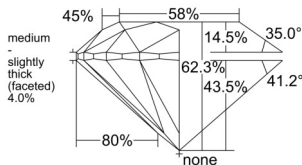

GIA®

FACSIMILE

GIA REPORT 2537174452

Verify this report at GIA.edu

GIA NATURAL DIAMOND DOSSIER®

August 23, 2025
GIA Report Number 2537174452
Shape and Cutting Style ..... Round Brilliant
Measurements ..... 4.60 - 4.62 x 2.87 mm

GRADING RESULTS

Carat Weight ..... 0.38 carat
Color Grade ..... H
Clarity Grade VS1
Cut Grade ..... Excellent

ADDITIONAL GRADING INFORMATION

Polish ..... Excellent
Symmetry ..... Excellent
Fluorescence ..... Medium Blue
Clarity Characteristics ..... Crystal
Inscription(s): GIA 2537174452

PROPORTIONS

GRADING SCALES

GIA COLOR SCALE

COLORED	D
	E
	F
	G
	H
	I
	J
NEAR COLORLESS	K
	L
	M
Faint	N
	O
	P
	Q
	R
	S
	T
	U
	V
	W
	X
	Y
Light	Z

GIA CLARITY SCALE

FLAWLESS	VERY VERY SLIGHTLY INCLUDED	VS₁	VS₂	VS₁	VS₂	SI₁	SI₂	I₁	I₂	I₃					
											FLAWLESS	FLAWLESS	VERY SLIGHTLY INCLUDED	SLIGHTLY INCLUDED	INCLUDED

GIA CUT SCALE

EXCELLENT
VERY GOOD
GOOD
FAIR
POOR