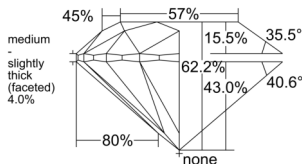

GIA®

FACSIMILE

GIA REPORT 2537154019

Verify this report at GIA.edu

GIA NATURAL DIAMOND DOSSIER®

August 18, 2025
GIA Report Number 2537154019
Shape and Cutting Style ..... Round Brilliant
Measurements ..... 5.93 - 5.97 x 3.70 mm

GRADING RESULTS

Carat Weight ..... 0.81 carat
Color Grade I
Clarity Grade S11
Cut Grade ..... Excellent

ADDITIONAL GRADING INFORMATION

Polish ..... Excellent
Symmetry ..... Excellent
Fluorescence ..... None
Clarity Characteristics ..... Crystal, Feather
Inscription(s): GIA 2537154019

PROPORTIONS

GRADING SCALES

GIA COLOR SCALE

COLOREDNESS	D
	E
	F
	G
	H
	I
	J
NEAR COLORLESS	K
	L
FADING	M
	N
	O
	P
VERY LIGHT	Q
	R
	S
	T
	U
	V
	W
	X
	Y
LIGHT	Z

GIA CLARITY SCALE

FLAWLESS	INTERNAL FLAWLESS	
		EXCELLENT
VERY VERY SLIGHTLY INCLUDED	VVS₁	VERY GOOD
VERY SLIGHTLY INCLUDED	VVS₂	
SLIGHTLY INCLUDED	VS₁	GOOD
	VS₂	
INCLUDED	SI₁	FAIR
	SI₂	
INCLUDED	I₁	POOR
	I₂	
	I₃