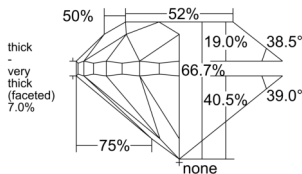

GIA®

FACSIMILE

GIA REPORT 2537144678

Verify this report at GIA.edu

GIA NATURAL DIAMOND DOSSIER®

August 16, 2025
GIA Report Number 2537144678
Shape and Cutting Style ..... Round Brilliant
Measurements ..... 5.85 - 5.90 x 3.92 mm

GRADING RESULTS

Carat Weight ..... 0.90 carat
Color Grade L
Clarity Grade S11
Cut Grade ..... Good

ADDITIONAL GRADING INFORMATION

Polish ..... Excellent
Symmetry ..... Good
Fluorescence ..... None
Clarity Characteristics ..... Crystal
Inscription(s): GIA 2537144678

PROPORTIONS

GRADING SCALES

GIA COLOR SCALE

COLORLESS	D
	E
	F
	G
	H
	I
	J
NEAR COLORLESS	K
	L
Faint	M
	N
	O
	P
Very Light	Q
	R
	S
	T
	U
	V
Light	W
	X
	Y
	Z

GIA CLARITY SCALE

FLAWLESS	VERY VERY SLIGHTLY INCLUDED	VVS₁	VVS₂	VS₁	VS₂	S1₁	S1₂	I₁	I₂	I₃	
											INTERNAL FLAWLESS

GIA CUT SCALE

EXCELLENT
VERY GOOD
GOOD
FAIR
POOR