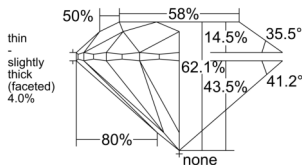

GIA®

FACSIMILE

GIA REPORT 2537131921

Verify this report at GIA.edu

GIA NATURAL DIAMOND DOSSIER®

August 18, 2025
GIA Report Number 2537131921
Shape and Cutting Style ..... Round Brilliant
Measurements ..... 5.25 - 5.29 x 3.28 mm

GRADING RESULTS

Carat Weight ..... 0.56 carat
Color Grade ..... J
Clarity Grade VS2
Cut Grade ..... Excellent

ADDITIONAL GRADING INFORMATION

Polish ..... Excellent
Symmetry ..... Excellent
Fluorescence ..... Medium Blue
Clarity Characteristics..... Crystal, Cloud, Indented Natural
Inspection(s): GIA 2537131921

PROPORTIONS

Profile to actual proportions