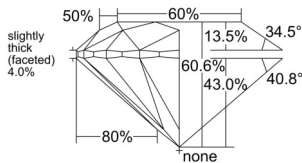

GIA®

FACSIMILE

GIA REPORT 2537107444

Verify this report at GIA.edu

GIA NATURAL DIAMOND DOSSIER®

August 14, 2025
GIA Report Number 2537107444
Shape and Cutting Style ..... Round Brilliant
Measurements ..... 5.59 - 5.61 x 3.39 mm

GRADING RESULTS

Carat Weight ..... 0.66 carat
Color Grade ..... E
Clarity Grade VS2
Cut Grade ..... Excellent

ADDITIONAL GRADING INFORMATION

Polish ..... Excellent
Symmetry ..... Excellent
Fluorescence ..... None
Clarity Characteristics ..... Crystal, Cloud
Inscription(s): GIA 2537107444

PROPORTIONS

Profile to actual proportions