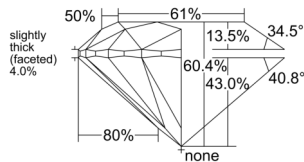

GIA®

FACSIMILE

GIA REPORT

*****75221

Verify this report at GIA.edu

GIA NATURAL DIAMOND DOSSIER®

August 11, 2025

GIA Report Number *****75221

Shape and Cutting Style ..... Round Brilliant

Measurements ..... 6.21 - 6.24 x 3.76 mm

GRADING RESULTS

Carat Weight ..... 0.91 carat

Color Grade ..... F

Clarity Grade S11

Cut Grade ..... Excellent

ADDITIONAL GRADING INFORMATION

Polish ..... Excellent

Symmetry ..... Excellent

Fluorescence ..... Medium Blue

Clarity Characteristics ..... Crystal, Cloud

Inscription(s): GIA *****75221

PROPORTIONS

Profile to actual proportions

GRADING SCALES

GIA COLOR SCALE

COLOREDNESS	D
	E
	F
	G
	H
	I
	J
NEAR COLORLESS	K
	L
FANT	M
	N
	O
	P
VERY LIGHT	Q
	R
	S
	T
	U
	V
	W
	X
	Y
LIGHT	Z

GIA CLARITY SCALE

FLAWLESS	VERY VERY SLIGHTLY INCLUDED	VVS₁	
			VVS₂
INTERNALLY FLAWLESS	VERY SLIGHTLY INCLUDED	VS₁	
		VS₂	
S11	SLIGHTLY INCLUDED	SI₁	
		SI₂	
I₁	INCLUDED	I₁	
		I₂	
		I₃	

GIA CUT SCALE

EXCELLENT
VERY GOOD
GOOD
FAIR
POOR