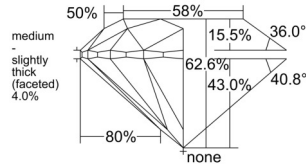

GIA®

FACSIMILE

GIA REPORT 2537074958

Verify this report at GIA.edu

GIA NATURAL DIAMOND DOSSIER®

August 12, 2025
GIA Report Number 2537074958
Shape and Cutting Style ..... Round Brilliant
Measurements ..... 5.65 - 5.69 x 3.55 mm

GRADING RESULTS

Carat Weight ..... 0.71 carat
Color Grade ..... H
Clarity Grade S11
Cut Grade ..... Excellent

ADDITIONAL GRADING INFORMATION

Polish ..... Excellent
Symmetry ..... Excellent
Fluorescence ..... None
Clarity Characteristics ..... Cloud, Crystal
Inscription(s): GIA 2537074958

PROPORTIONS

GRADING SCALES

GIA COLOR SCALE	GIA CLARITY SCALE	GIA CUT SCALE	
D	FLAWLESS	EXCELLENT	
E	INTERNALLY FLAWLESS		
F		VVS₁	VERY GOOD
G	VVS₂		
H	VS₁	GOOD	
I	VS₂		
J	S1₁	FAIR	
K	S1₂		
L	I₁	POOR	
M	I₂		
N	I₃		
O			
P			
Q			
R			
S			
T			
U			
V			
W			
X			
Y			
Z