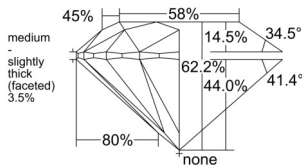

GIA®

FACSIMILE

GIA REPORT 2537063551

Verify this report at GIA.edu

GIA NATURAL DIAMOND DOSSIER®

August 08, 2025
GIA Report Number 2537063551
Shape and Cutting Style ..... Round Brilliant
Measurements ..... 4.60 - 4.63 x 2.87 mm

GRADING RESULTS

Carat Weight ..... 0.37 carat
Color Grade ..... D
Clarity Grade VS1
Cut Grade ..... Excellent

ADDITIONAL GRADING INFORMATION

Polish ..... Excellent
Symmetry ..... Excellent
Fluorescence ..... None
Clarity Characteristics ..... Feather, Pinpoint
Inscription(s): GIA 2537063551

PROPORTIONS

GRADING SCALES

GIA COLOR SCALE	GIA CLARITY SCALE	GIA CUT SCALE
COLOURLESS	FLAWLESS	EXCELLENT
D	INTERNALLY FLAWLESS	
E	VVS₁	VERY GOOD
F		
G	VS₁	GOOD
H		
I	SI₁	FAIR
J		
K	I₁	POOR
L		
M	I₂	
N		
O	I₃	
P		
Q		
R		
S		
T		
U		
V		
W		
X		
Y		
Z