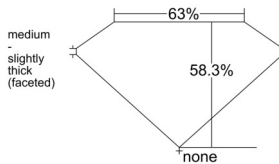

GIA®

FACSIMILE

GIA REPORT 2537053077

Verify this report at GIA.edu

GIA NATURAL DIAMOND DOSSIER®

August 29, 2025
GIA Report Number 2537053077
Shape and Cutting Style ..... Heart Brilliant
Measurements ..... 4.69 x 5.14 x 3.00 mm

GRADING RESULTS

Carat Weight ..... 0.40 carat
Color Grade ..... E
Clarity Grade VS2

ADDITIONAL GRADING INFORMATION

Polish ..... Excellent
Symmetry ..... Very Good
Fluorescence ..... None
Clarity Characteristics..... Crystal, Cloud, Feather
Inscription(s): GIA 2537053077

PROPORTIONS

Profile not to actual proportions

GRADING SCALES

GIA COLOR SCALE		GIA CLARITY SCALE	
COLORLESS	D	VERY VERY SLIGHTLY INCLUDED	FLAWLESS
	E		INTERNALLY FLAWLESS
	F		VVS₁
	G		VVS₂
	H		VS₁
	I		VS₂
	J		SI₁
	K		SI₂
	L		I₁
	M		I₂
NEAR COLORLESS	N	SLIGHTLY INCLUDED	I₃
	O		
	P		
	Q		
FAINT	R		
	S		
	T		
	U		
VERT LIGHT	V		
	W		
	X		
	Y		
LIGHT	Z