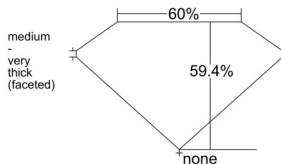

GIA®

FACSIMILE

GIA REPORT *****52374

Verify this report at GIA.edu

GIA NATURAL DIAMOND DOSSIER®

August 07, 2025
GIA Report Number *****52374
Shape and Cutting Style ..... Heart Brilliant
Measurements ..... 4.99 x 5.50 x 3.27 mm

GRADING RESULTS

Carat Weight ..... 0.50 carat
Color Grade I
Clarity Grade VVS1

ADDITIONAL GRADING INFORMATION

Polish ..... Excellent
Symmetry ..... Excellent
Fluorescence ..... None
Clarity Characteristics ..... Feather
Inscription(s): GIA *****52374

PROPORTIONS

Profile not to actual proportions

GRADING SCALES

GIA COLOR SCALE		GIA CLARITY SCALE			
COLORLESS	D	VERY VERY SLIGHTLY INCLUDED	FLAWLESS		
	E		INTERNALLY FLAWLESS		
	F	VERY SLIGHTLY INCLUDED	VVS₁		
	G		VVS₂		
	H		VS₁		
	NEAR COLORLESS	I	SLIGHTLY INCLUDED	VS₂	
		J		SI₁	
		FAINT	K	INCLUDED	SI₂
			L		I₁
			M		I₂
VERT LIGHT	N	I₃			
	O				
	P				
	Q				
	R				
LIGHT	S				
	T				
	U				
	V				
	W				
	X				
	Y				
	Z