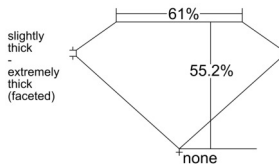

GIA®

FACSIMILE

GIA REPORT 2537046334

Verify this report at GIA.edu

GIA NATURAL DIAMOND DOSSIER®

August 08, 2025
GIA Report Number 2537046334
Shape and Cutting Style ..... Heart Brilliant
Measurements ..... 6.01 x 6.43 x 3.55 mm

GRADING RESULTS

Carat Weight ..... 0.80 carat
Color Grade ..... K
Clarity Grade VS2

ADDITIONAL GRADING INFORMATION

Polish ..... Excellent
Symmetry ..... Very Good
Fluorescence ..... None
Clarity Characteristics ..... Feather
Inscription(s): GIA 2537046334

PROPORTIONS

Profile not to actual proportions

GRADING SCALES

GIA COLOR SCALE		GIA CLARITY SCALE			
COLORLESS	D	VERY VERY SLIGHTLY INCLUDED	FLAWLESS		
	E		INTERNALLY FLAWLESS		
	F		VS₁		
	NEAR COLORLESS	G	VERY SLIGHTLY INCLUDED	VS₂	
		H		VS₁	
		FAINT	I	SLIGHTLY INCLUDED	VS₂
			J		SI₁
			K		SI₂
	LIGHT	L	INCLUDED	I₁	
		M		I₂	
N		I₃			
O					
P					
Q					
R