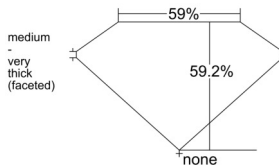

GIA®

FACSIMILE

GIA REPORT 2536997784

Verify this report at GIA.edu

GIA NATURAL DIAMOND DOSSIER®

November 14, 2025
GIA Report Number 2536997784
Shape and Cutting Style ..... Heart Brilliant
Measurements ..... 4.72 x 5.58 x 3.30 mm

GRADING RESULTS

Carat Weight ..... 0.50 carat
Color Grade ..... G
Clarity Grade VS1

ADDITIONAL GRADING INFORMATION

Polish ..... Excellent
Symmetry ..... Very Good
Fluorescence ..... Faint
Clarity Characteristics ..... Crystal, Cloud
Inscription(s): GIA 2536997784

PROPORTIONS

Profile not to actual proportions

GRADING SCALES

GIA COLOR SCALE		GIA CLARITY SCALE			
COLORLESS	D	VERY VERY SLIGHTLY INCLUDED	FLAWLESS		
	E		INTERNALLY FLAWLESS		
	F		VVS₁		
	G		VVS₂		
	NEAR COLORLESS		H	VERY SLIGHTLY INCLUDED	VS₁
			I		VS₂
	FAINT		J	SLIGHTLY INCLUDED	SI₁
			K		SI₂
			L		I₁
			M		I₂
N		I₃			
VERTICALLY LIGHT		O	INCLUDED		
		P			
		Q			
	R				
	S				
	T				
LIGHT	U				
	V				
	W				
	X				
Y					
Z