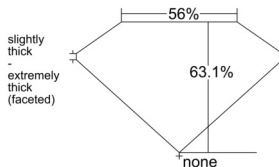

GIA®

FACSIMILE

GIA REPORT 2536997760

Verify this report at GIA.edu

GIA NATURAL DIAMOND DOSSIER®

November 14, 2025
GIA Report Number 2536997760
Shape and Cutting Style ..... Heart Brilliant
Measurements ..... 4.81 x 5.48 x 3.46 mm

GRADING RESULTS

Carat Weight ..... 0.52 carat
Color Grade I
Clarity Grade VS1

ADDITIONAL GRADING INFORMATION

Polish ..... Very Good
Symmetry ..... Very Good
Fluorescence ..... None
Clarity Characteristics ..... Feather, Pinpoint
Inspection(s): GIA 2536997760

PROPORTIONS

Profile not to actual proportions

GRADING SCALES

GIA COLOR SCALE		GIA CLARITY SCALE		
COLORLESS	D	VERY VERY SLIGHTLY INCLUDED	FLAWLESS	
	E		INTERNALLY FLAWLESS	
	F		VVS₁	
	G		VVS₂	
	NEAR COLORLESS	H	VERY SLIGHTLY INCLUDED	VS₁
		I		VS₂
		J	SLIGHTLY INCLUDED	I₁
		K		I₂
		L		I₃
		M		
FAINT	N	INCLUDED		
	O			
	P			
	Q			
	R			
	S			
	T			
	U			
LIGHT	V			
	W			
	X			
	Y			
	Z