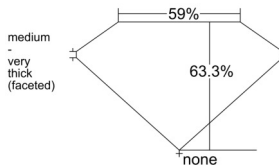

GIA®

FACSIMILE

GIA REPORT 2536991869

Verify this report at GIA.edu

GIA NATURAL DIAMOND DOSSIER®

November 13, 2025
GIA Report Number 2536991869
Shape and Cutting Style ..... Heart Brilliant
Measurements ..... 5.14 x 6.10 x 3.86 mm

GRADING RESULTS

Carat Weight ..... 0.71 carat
Color Grade ..... D
Clarity Grade SI1

ADDITIONAL GRADING INFORMATION

Polish ..... Excellent
Symmetry ..... Excellent
Fluorescence ..... Faint
Clarity Characteristics ..... Crystal
Inscription(s): GIA 2536991869

PROPORTIONS

Profile not to actual proportions

GRADING SCALES

GIA COLOR SCALE		GIA CLARITY SCALE			
COLORLESS	D	VERY VERY SLIGHTLY INCLUDED	FLAWLESS		
	E		INTERNALLY FLAWLESS		
	F	VERY SLIGHTLY INCLUDED	VVS₁		
	G		VVS₂		
	H		VS₁		
	NEAR COLORLESS	I	SLIGHTLY INCLUDED	VS₂	
		J		SI₁	
		FAINT	K	INCLUDED	SI₂
			L		I₁
			M		I₂
VERT LIGHT	N	LIGHT	I₃		
	O				
	P				
	Q				
	R