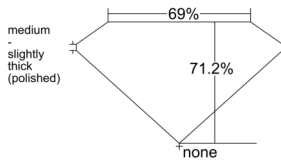

GIA®

FACSIMILE

GIA REPORT 2536991666

Verify this report at GIA.edu

GIA NATURAL DIAMOND DOSSIER®

November 13, 2025
GIA Report Number 2536991666
Shape and Cutting Style ..... Square Modified Brilliant
Measurements ..... 4.15 x 4.14 x 2.94 mm

GRADING RESULTS

Carat Weight ..... 0.41 carat
Color Grade ..... E
Clarity Grade SI2

ADDITIONAL GRADING INFORMATION

Polish ..... Excellent
Symmetry ..... Very Good
Fluorescence ..... None
Clarity Characteristics ..... Crystal
Inscription(s): GIA 2536991666

PROPORTIONS

Profile not to actual proportions

GRADING SCALES

GIA COLOR SCALE		GIA CLARITY SCALE			
COLORLESS	D	VERY VERY SLIGHTLY INCLUDED	FLAWLESS		
	E		INTERNALLY FLAWLESS		
	F	VERY SLIGHTLY INCLUDED	VVS₁		
	G		VVS₂		
	H		VS₁		
	NEAR COLORLESS	I	SLIGHTLY INCLUDED	VS₂	
		J		SI₁	
		FAINT	K	INCLUDED	SI₂
			L		I₁
			M		I₂
VERT LIGHT	N	LIGHT	I₃		
	O				
	P				
	Q				
	R