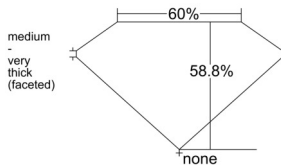

GIA®

FACSIMILE

GIA REPORT 2536984444

Verify this report at GIA.edu

GIA NATURAL DIAMOND DOSSIER®

November 12, 2025
GIA Report Number 2536984444
Shape and Cutting Style ..... Heart Brilliant
Measurements ..... 5.43 x 6.09 x 3.58 mm

GRADING RESULTS

Carat Weight ..... 0.70 carat
Color Grade ..... F
Clarity Grade VS1

ADDITIONAL GRADING INFORMATION

Polish ..... Very Good
Symmetry ..... Excellent
Fluorescence ..... None
Clarity Characteristics ..... Cloud, Pinpoint
Inspection(s): GIA 2536984444

PROPORTIONS

Profile not to actual proportions

GRADING SCALES

GIA COLOR SCALE		GIA CLARITY SCALE			
COLORLESS	D	VERY VERY SLIGHTLY INCLUDED	FLAWLESS		
	E		INTERNALLY FLAWLESS		
	F	VERY SLIGHTLY INCLUDED	VVS₁		
	G		VVS₂		
	H		VS₁		
	NEAR COLORLESS	I	SLIGHTLY INCLUDED	VS₂	
		J		SI₁	
		FAINT	K	INCLUDED	SI₂
			L		I₁
			M		I₂
VERT LIGHT	N	LIGHT	I₃		
	O				
	P				
	Q				
	R