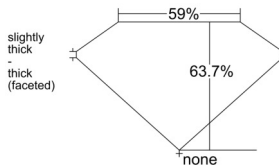

GIA®

FACSIMILE

GIA REPORT 2536974138

Verify this report at GIA.edu

GIA NATURAL DIAMOND DOSSIER®

November 13, 2025
GIA Report Number 2536974138
Shape and Cutting Style ..... Heart Brilliant
Measurements ..... 5.57 x 6.58 x 4.19 mm

GRADING RESULTS

Carat Weight ..... 0.90 carat
Color Grade I
Clarity Grade VS1

ADDITIONAL GRADING INFORMATION

Polish ..... Excellent
Symmetry ..... Excellent
Fluorescence ..... Faint
Clarity Characteristics ..... Feather, Needle
Inscription(s): GIA 2536974138

PROPORTIONS

Profile not to actual proportions

GRADING SCALES

GIA COLOR SCALE		GIA CLARITY SCALE			
COLORLESS	D	VERY VERY SLIGHTLY INCLUDED	FLAWLESS		
	E		INTERNALLY FLAWLESS		
	F	VERY SLIGHTLY INCLUDED	VVS₁		
	G		VVS₂		
	H		VS₁		
	NEAR COLORLESS	I	SLIGHTLY INCLUDED	VS₂	
		J		SI₁	
		FAINT	K	INCLUDED	SI₂
			L		I₁
			M		I₂
VERT LIGHT			N	INCLUDED	I₃
			O		
			P		
	Q				
LIGHT	R				
	S				
	T				
	U				
	V				
	Z