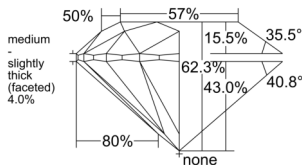

GIA®

FACSIMILE

GIA REPORT 2536970919

Verify this report at GIA.edu

GIA NATURAL DIAMOND DOSSIER®

November 11, 2025
GIA Report Number 2536970919
Shape and Cutting Style ..... Round Brilliant
Measurements ..... 4.10 - 4.13 x 2.56 mm

GRADING RESULTS

Carat Weight ..... 0.27 carat
Color Grade ..... E
Clarity Grade VS2
Cut Grade ..... Excellent

ADDITIONAL GRADING INFORMATION

Polish ..... Excellent
Symmetry ..... Excellent
Fluorescence ..... Faint
Clarity Characteristics ..... Crystal, Feather
Inscription(s): GIA 2536970919

PROPORTIONS

GRADING SCALES

GIA COLOR SCALE	GIA CLARITY SCALE	GIA CUT SCALE	
D	FLAWLESS	EXCELLENT	
E	INTERNALLY FLAWLESS		
F		VVS₁	VERY GOOD
G	VVS₂		
H	VS₁	GOOD	
I	VS₂		
J	SI₁	FAIR	
K	SI₂		
L	I₁	POOR	
M	I₂		
N	I₃		
O			
P			
Q			
R			
S			
T			
U			
V			
W			
X			
Y			
Z