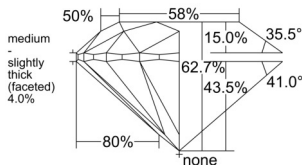

GIA®

FACSIMILE

GIA REPORT 2536968504

Verify this report at GIA.edu

GIA NATURAL DIAMOND DOSSIER®

November 12, 2025
GIA Report Number 2536968504
Shape and Cutting Style ..... Round Brilliant
Measurements ..... 5.35 - 5.38 x 3.36 mm

GRADING RESULTS

Carat Weight ..... 0.60 carat
Color Grade ..... H
Clarity Grade VVS1
Cut Grade ..... Excellent

ADDITIONAL GRADING INFORMATION

Polish ..... Excellent
Symmetry ..... Excellent
Fluorescence ..... Medium Blue
Clarity Characteristics ..... Pinpoint, Cloud, Feather
Inscription(s): GIA 2536968504

PROPORTIONS

Profile to actual proportions

GRADING SCALES

GIA COLOR SCALE

COLOREDNESS	D
	E
	F
	G
	H
	I
	J
NEAR COLORLESS	K
	L
	M
Faint	N
	O
	P
	Q
	R
	S
	T
	U
	V
	W
	X
	Y
Light	Z

GIA CLARITY SCALE

FLAWLESS	INTERNAL FLAWLESS	
		FLAWLESS
VERY VERY SLIGHTLY INCLUDED	VVS₁	
	VVS₂	
VERY SLIGHTLY INCLUDED	VS₁	
	VS₂	
SLIGHTLY INCLUDED	SI₁	
	SI₂	
INCLUDED	I₁	
	I₂	
	I₃	

GIA CUT SCALE

EXCELLENT
VERY GOOD
GOOD
FAIR
POOR