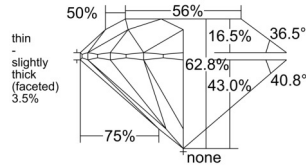

GIA®

FACSIMILE

GIA REPORT 2536968242

Verify this report at gia.edu

GIA NATURAL DIAMOND DOSSIER®

November 12, 2025
GIA Report Number 2536968242
Shape and Cutting Style ..... Round Brilliant
Measurements ..... 5.27 - 5.31 x 3.32 mm

GRADING RESULTS

Carat Weight ..... 0.57 carat
Color Grade I
Clarity Grade VVS1
Cut Grade ..... Excellent

ADDITIONAL GRADING INFORMATION

Polish ..... Excellent
Symmetry ..... Excellent
Fluorescence ..... None
Clarity Characteristics ..... Feather
Inscription(s): GIA 2536968242

PROPORTIONS

GRADING SCALES

GIA COLOR SCALE	GIA CLARITY SCALE	GIA CUT SCALE	
D	FLAWLESS	EXCELLENT	
E	INTERNALLY FLAWLESS		
F		VVS₁	VERY GOOD
G	VVS₂		
H	VS₁	GOOD	
I	VS₂		
J	SI₁	FAIR	
K	SI₂		
L	I₁	POOR	
M	I₂		
N	I₃		
O			
P			
Q			
R			
S			
T			
U			
V			
W			
X			
Y			
Z