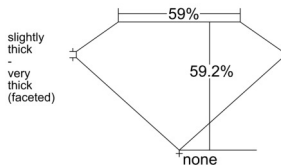

GIA®

FACSIMILE

GIA REPORT 2536954308

Verify this report at GIA.edu

GIA NATURAL DIAMOND DOSSIER®

November 10, 2025
GIA Report Number 2536954308
Shape and Cutting Style ..... Heart Brilliant
Measurements ..... 5.04 x 5.89 x 3.48 mm

GRADING RESULTS

Carat Weight ..... 0.60 carat
Color Grade ..... F
Clarity Grade VVS2

ADDITIONAL GRADING INFORMATION

Polish ..... Excellent
Symmetry ..... Excellent
Fluorescence ..... Medium Blue
Clarity Characteristics ..... Cloud, Pinpoint
Inscription(s): GIA 2536954308

PROPORTIONS

Profile not to actual proportions

GRADING SCALES

GIA COLOR SCALE		GIA CLARITY SCALE		
COLORLESS	D	VERY VERY SLIGHTLY INCLUDED	FLAWLESS	
	E		INTERNALLY FLAWLESS	
	F		VVS₁	
	G		VVS₂	
	NEAR COLORLESS	H	VERY SLIGHTLY INCLUDED	VS₁
		I		VS₂
		J	SLIGHTLY INCLUDED	S₁
		K		S₂
	FAINT	L	INCLUDED	I₁
		M		I₂
N		I₃		
O				
VERT LIGHT		P		
		Q		
		R		
		S		
LIGHT	T			
	U			
	V			
	W			
	X			
	Y			
	Z