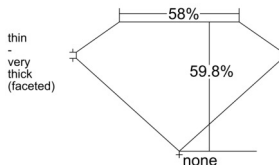

GIA®

FACSIMILE

GIA REPORT 2536929917

Verify this report at GIA.edu

GIA NATURAL DIAMOND DOSSIER®

November 11, 2025
GIA Report Number 2536929917
Shape and Cutting Style ..... Heart Brilliant
Measurements ..... 5.45 x 6.07 x 3.63 mm

GRADING RESULTS

Carat Weight ..... 0.70 carat
Color Grade ..... D
Clarity Grade VVS1

ADDITIONAL GRADING INFORMATION

Polish ..... Excellent
Symmetry ..... Excellent
Fluorescence ..... None
Clarity Characteristics ..... Feather
Inscription(s): GIA 2536929917

PROPORTIONS

Profile not to actual proportions

GRADING SCALES

GIA COLOR SCALE		GIA CLARITY SCALE	
COLORLESS	D	VERY VERY SLIGHTLY INCLUDED	FLAWLESS
	E		INTERNALLY FLAWLESS
	F		VVS₁
	G		VVS₂
	H		VS₁
	I		VS₂
	J		SI₁
	K		SI₂
	L		I₁
	M		I₂
NEAR COLORLESS	N	SLIGHTLY INCLUDED	I₃
	O		
	P		
	Q		
FAINT	R		
	S		
	T		
	U		
VERT LIGHT	V		
	W		
	X		
	Y		
LIGHT	Z