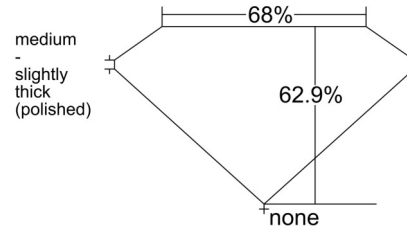

GIA NATURAL DIAMOND GRADING REPORT

November 21, 2025
 GIA Report Number 2536917992
 Shape and Cutting Style Emerald Cut
 Measurements 6.89 x 4.82 x 3.03 mm

GRADING RESULTS

Carat Weight 1.00 carat
 Color Grade F
 Clarity Grade VS2

Profile not to actual proportions

CLARITY CHARACTERISTICS

KEY TO SYMBOLS*

- Cloud
- Crystal
- Needle

* Red symbols denote internal characteristics (inclusions). Green or black symbols denote external characteristics (blemishes). Diagram is an approximate representation of the diamond, and symbols shown indicate type, position, and approximate size of clarity characteristics. All clarity characteristics may not be shown. Details of finish are not shown.