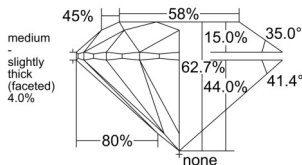

GIA®

FACSIMILE

GIA NATURAL DIAMOND DOSSIER®

November 05, 2025
GIA Report Number 2536911636
Shape and Cutting Style ..... Round Brilliant
Measurements ..... 4.69 - 4.72 x 2.95 mm

GRADING RESULTS

Carat Weight ..... 0.40 carat
Color Grade ..... F
Clarity Grade VVS1
Cut Grade ..... Excellent

ADDITIONAL GRADING INFORMATION

Polish ..... Excellent
Symmetry ..... Excellent
Fluorescence ..... None
Clarity Characteristics ..... Pinpoint, Cloud, Feather
Inscription(s): GIA 2536911636

GIA REPORT 2536911636

Verify this report at GIA.edu

PROPORTIONS

Profile to actual proportions