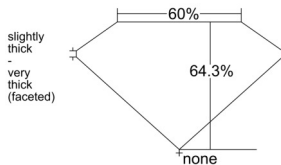

GIA®

FACSIMILE

GIA REPORT 2536908471

Verify this report at GIA.edu

GIA NATURAL DIAMOND DOSSIER®

November 07, 2025
GIA Report Number 2536908471
Shape and Cutting Style ..... Heart Brilliant
Measurements ..... 5.00 x 5.97 x 3.84 mm

GRADING RESULTS

Carat Weight ..... 0.71 carat
Color Grade ..... E
Clarity Grade VS1

ADDITIONAL GRADING INFORMATION

Polish ..... Excellent
Symmetry ..... Excellent
Fluorescence ..... Faint
Clarity Characteristics ..... Needle, Pinpoint
Inspection(s): GIA 2536908471

PROPORTIONS

Profile not to actual proportions

GRADING SCALES

GIA COLOR SCALE		GIA CLARITY SCALE			
COLORLESS	D	VERY VERY SLIGHTLY INCLUDED	FLAWLESS		
	E		INTERNALLY FLAWLESS		
	F	VERY SLIGHTLY INCLUDED	VS₁		
	G		VS₂		
	H		VS₁		
	NEAR COLORLESS	I	SLIGHTLY INCLUDED	VS₂	
		J		SI₁	
		FAINT	K	INCLUDED	SI₂
			L		I₁
			M		I₂
VERT LIGHT	N	LIGHT	I₃		
	O				
	P				
	Q				
	R