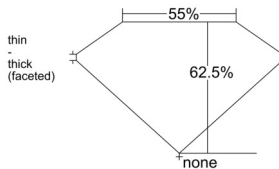

GIA®

FACSIMILE

GIA REPORT 2536906590

Verify this report at GIA.edu

GIA NATURAL DIAMOND DOSSIER®

November 11, 2025
GIA Report Number 2536906590
Shape and Cutting Style ..... Heart Brilliant
Measurements ..... 5.19 x 6.13 x 3.83 mm

GRADING RESULTS

Carat Weight ..... 0.70 carat
Color Grade I
Clarity Grade VS1

ADDITIONAL GRADING INFORMATION

Polish ..... Excellent
Symmetry ..... Excellent
Fluorescence ..... Faint
Clarity Characteristics..... Cloud, Feather, Needle, Pinpoint
Inspection(s): GIA 2536906590

PROPORTIONS

Profile not to actual proportions

GRADING SCALES

GIA COLOR SCALE		GIA CLARITY SCALE			
COLORLESS	D	VERY VERY SLIGHTLY INCLUDED	FLAWLESS		
	E		INTERNALLY FLAWLESS		
	F	VERY SLIGHTLY INCLUDED	VVS₁		
	G		VVS₂		
	H		VS₁		
	NEAR COLORLESS	I	SLIGHTLY INCLUDED	VS₂	
		J		SI₁	
		FAINT	K	INCLUDED	SI₂
			L		I₁
			M		I₂
VERTICALLY LIGHT	N	LIGHT	I₃		
	O				
	P				
	Q				
	R