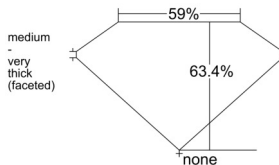

GIA®

FACSIMILE

GIA REPORT 2536894003

Verify this report at GIA.edu

GIA NATURAL DIAMOND DOSSIER®

November 06, 2025
GIA Report Number 2536894003
Shape and Cutting Style ..... Heart Brilliant
Measurements ..... 5.29 x 6.00 x 3.80 mm

GRADING RESULTS

Carat Weight ..... 0.70 carat
Color Grade ..... G
Clarity Grade VS1

ADDITIONAL GRADING INFORMATION

Polish ..... Excellent
Symmetry ..... Excellent
Fluorescence ..... Faint
Clarity Characteristics ..... Crystal
Inscription(s): GIA 2536894003

PROPORTIONS

Profile not to actual proportions

GRADING SCALES

GIA COLOR SCALE		GIA CLARITY SCALE			
COLORLESS	D	VERY VERY SLIGHTLY INCLUDED	FLAWLESS		
	E		INTERNALLY FLAWLESS		
	F	VERY SLIGHTLY INCLUDED	VVS₁		
	G		VVS₂		
	H		VS₁		
	NEAR COLORLESS	I	SLIGHTLY INCLUDED	VS₂	
		J		SI₁	
		FAINT	K	INCLUDED	SI₂
			L		I₁
			M		I₂
VERT LIGHT	N	LIGHT	I₃		
	O				
	P				
	Q				
	R				
	S