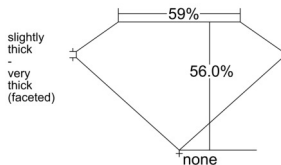

GIA®

FACSIMILE

GIA REPORT 2536890440

Verify this report at GIA.edu

GIA NATURAL DIAMOND DOSSIER®

November 05, 2025
GIA Report Number 2536890440
Shape and Cutting Style ..... Heart Brilliant
Measurements ..... 5.43 x 6.37 x 3.57 mm

GRADING RESULTS

Carat Weight ..... 0.70 carat
Color Grade ..... H
Clarity Grade VVS1

ADDITIONAL GRADING INFORMATION

Polish ..... Excellent
Symmetry ..... Very Good
Fluorescence ..... None
Clarity Characteristics..... Pinpoint, Feather, Surface Graining
Inspection(s): GIA 2536890440

PROPORTIONS

Profile not to actual proportions

GRADING SCALES

GIA COLOR SCALE		GIA CLARITY SCALE			
COLORLESS	D	VERY VERY SLIGHTLY INCLUDED	FLAWLESS		
	E		INTERNALLY FLAWLESS		
	F	VERY SLIGHTLY INCLUDED	VVS₁		
	G		VVS₂		
	H		VS₁		
	NEAR COLORLESS	I	SLIGHTLY INCLUDED	VS₂	
		J		SI₁	
		FAINT	K	INCLUDED	SI₂
			L		I₁
			M		I₂
VERT LIGHT	N	LIGHT	I₃		
	O				
	P				
	Q				
	R