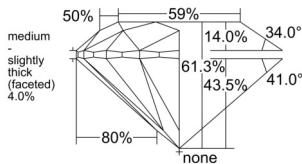

GIA®

FACSIMILE

GIA REPORT 2536882946

Verify this report at GIA.edu

GIA NATURAL DIAMOND DOSSIER®

November 03, 2025
GIA Report Number 2536882946
Shape and Cutting Style ..... Round Brilliant
Measurements ..... 4.29 - 4.32 x 2.64 mm

GRADING RESULTS

Carat Weight ..... 0.30 carat
Color Grade ..... K
Clarity Grade VVS1
Cut Grade ..... Excellent

ADDITIONAL GRADING INFORMATION

Polish ..... Excellent
Symmetry ..... Excellent
Fluorescence ..... Faint
Clarity Characteristics ..... Pinpoint
Inscription(s): GIA 2536882946

PROPORTIONS

Profile to actual proportions

GRADING SCALES

GIA
COLOR
SCALE

COLORLESS	D
	E
	F
	G
	H
	I
	J
NEAR COLORLESS	K
	L
FAIN	M
	N
	O
	P
VERY LIGHT	Q
	R
	S
	T
	U
	V
	W
	X
	Y
LIGHT	Z

GIA
CLARITY
SCALE

	FLAWLESS
	INTERNALLY FLAWLESS
VERY VERY SLIGHTLY INCLUDED	VVS₁
	VVS₂
VERY SLIGHTLY INCLUDED	VS₁
	VS₂
SLIGHTLY INCLUDED	SI₁
	SI₂
INCLUDED	I₁
	I₂
	I₃

GIA
CUT
SCALE

	EXCELLENT
	VERY GOOD
	GOOD
	FAIR
	POOR