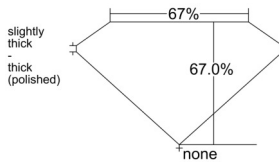

GIA®

FACSIMILE

GIA REPORT 2536881441

Verify this report at GIA.edu

GIA NATURAL DIAMOND DOSSIER®

November 06, 2025
GIA Report Number 2536881441
Shape and Cutting Style ..... **Cut-Cornered Rectangular Modified Brilliant**
Measurements ..... 5.38 x 3.98 x 2.66 mm

GRADING RESULTS

Carat Weight ..... 0.50 carat
Color Grade ..... D
Clarity Grade VS2

ADDITIONAL GRADING INFORMATION

Polish ..... Excellent
Symmetry ..... Very Good
Fluorescence ..... Faint
Clarity Characteristics ..... Crystal
Inscription(s): GIA 2536881441

PROPORTIONS

Profile not to actual proportions

GRADING SCALES

GIA COLOR SCALE		GIA CLARITY SCALE			
COLORLESS	D	VERY VERY SLIGHTLY INCLUDED	FLAWLESS		
	E		INTERNALLY FLAWLESS		
	F	VERY SLIGHTLY INCLUDED	VVS₁		
	G		VVS₂		
	H		VS₁		
	NEAR COLORLESS	I	SLIGHTLY INCLUDED	VS₂	
		J		SI₁	
		FAINT	K	INCLUDED	SI₂
			L		I₁
			M		I₂
VERT LIGHT	N		INCLUDED	I₃	
	O				
	P				
	Q				
	LIGHT		R		
		S			
		T			
U					
V					
W					
X					
Y					
Z