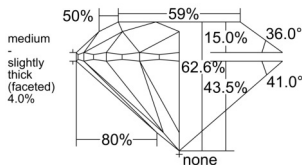

GIA®

FACSIMILE

GIA NATURAL DIAMOND DOSSIER®

November 03, 2025
GIA Report Number 2536880706
Shape and Cutting Style ..... Round Brilliant
Measurements ..... 5.33 - 5.38 x 3.35 mm

GRADING RESULTS

Carat Weight ..... 0.60 carat
Color Grade ..... D
Clarity Grade VVS1
Cut Grade ..... Excellent

ADDITIONAL GRADING INFORMATION

Polish ..... Excellent
Symmetry ..... Excellent
Fluorescence ..... Medium Blue
Clarity Characteristics ..... Pinpoint
Inscription(s): GIA 2536880706

GIA REPORT 2536880706

Verify this report at GIA.edu

PROPORTIONS

GRADING SCALES

GIA COLOR SCALE	GIA CLARITY SCALE	GIA CUT SCALE	
D	FLAWLESS	EXCELLENT	
E	INTERNALLY FLAWLESS		
F		VVS₁	VERY GOOD
G	VVS₂		
H	VS₁	GOOD	
I	VS₂		
J	SI₁	FAIR	
K	SI₂		
L	I₁	POOR	
M			
N			
O	I₂		
P			
Q			
R	I₃		
S			
T			
U			
V			
W			
X			
Y			
Z