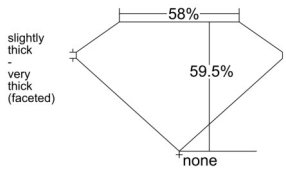

GIA®

FACSIMILE

GIA REPORT 2536878775

Verify this report at GIA.edu

GIA NATURAL DIAMOND DOSSIER®

November 18, 2025
GIA Report Number 2536878775
Shape and Cutting Style ..... Heart Brilliant
Measurements ..... 5.46 x 6.14 x 3.65 mm

GRADING RESULTS

Carat Weight ..... 0.70 carat
Color Grade ..... D
Clarity Grade VVS1

ADDITIONAL GRADING INFORMATION

Polish ..... Excellent
Symmetry ..... Very Good
Fluorescence ..... None
Clarity Characteristics ..... Pinpoint, Feather
Inscription(s): GIA 2536878775

PROPORTIONS

Profile not to actual proportions

GRADING SCALES

GIA COLOR SCALE		GIA CLARITY SCALE		
NEAR COLORLESS	D	VERY VERY SLIGHTLY INCLUDED	FLAWLESS	
	E		INTERNALLY FLAWLESS	
	F	VERY SLIGHTLY INCLUDED	VVS₁	
	G		VVS₂	
	H		VS₁	
	FAINT	I	SLIGHTLY INCLUDED	VS₂
		J		SI₁
		K	INCLUDED	SI₂
		L		I₁
		M		I₂
VERT LIGHT		N	INCLUDED	I₃
		O		
		P		
	LIGHT	Q		
		R		
		S		
T				
U				
V				
W				
X				
Y				
Z