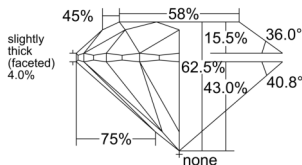

GIA®

FACSIMILE

GIA REPORT 2536875206

Verify this report at GIA.edu

GIA NATURAL DIAMOND DOSSIER®

November 10, 2025
GIA Report Number 2536875206
Shape and Cutting Style ..... Round Brilliant
Measurements ..... 5.92 - 5.95 x 3.71 mm

GRADING RESULTS

Carat Weight ..... 0.81 carat
Color Grade ..... D
Clarity Grade VVS1
Cut Grade ..... Excellent

ADDITIONAL GRADING INFORMATION

Polish ..... Excellent
Symmetry ..... Excellent
Fluorescence ..... Faint
Clarity Characteristics ..... Pinpoint
Inscription(s): GIA 2536875206

PROPORTIONS

Profile to actual proportions