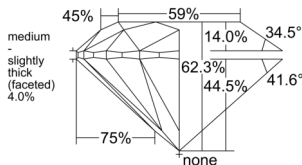

GIA®

FACSIMILE

GIA REPORT 2536874423

Verify this report at GIA.edu

GIA NATURAL DIAMOND DOSSIER®

November 06, 2025
GIA Report Number 2536874423
Shape and Cutting Style ..... Round Brilliant
Measurements ..... 5.74 - 5.76 x 3.58 mm

GRADING RESULTS

Carat Weight ..... 0.73 carat
Color Grade ..... D
Clarity Grade S11
Cut Grade ..... Excellent

ADDITIONAL GRADING INFORMATION

Polish ..... Excellent
Symmetry ..... Excellent
Fluorescence ..... Faint
Clarity Characteristics ..... Crystal
Inscription(s): GIA 2536874423

PROPORTIONS

Profile to actual proportions

GRADING SCALES

GIA COLOR SCALE

COLORLESS	D
	E
	F
	G
	H
	I
	J
NEAR COLORLESS	K
	L
FAIN	M
	N
	O
	P
VERY LIGHT	Q
	R
	S
	T
	U
	V
	W
	X
	Y
LIGHT	Z

GIA CLARITY SCALE

FLAWLESS	INTERNAL FLAWLESS	
		FLAWLESS
VERY VERY SLIGHTLY INCLUDED	VVS₁	
	VVS₂	
VERY SLIGHTLY INCLUDED	VS₁	
	VS₂	
SLIGHTLY INCLUDED	SI₁	
	SI₂	
INCLUDED	I₁	
	I₂	
	I₃	

GIA CUT SCALE

EXCELLENT
VERY GOOD
GOOD
FAIR
POOR