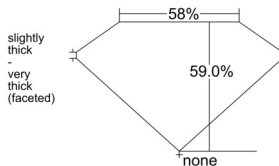

GIA®

FACSIMILE

GIA REPORT 2536872200

Verify this report at GIA.edu

GIA NATURAL DIAMOND DOSSIER®

November 03, 2025
GIA Report Number 2536872200
Shape and Cutting Style ..... Heart Brilliant
Measurements ..... 5.51 x 6.07 x 3.58 mm

GRADING RESULTS

Carat Weight ..... 0.72 carat
Color Grade ..... H
Clarity Grade VVS1

ADDITIONAL GRADING INFORMATION

Polish ..... Very Good
Symmetry ..... Excellent
Fluorescence ..... Faint
Clarity Characteristics ..... Pinpoint
Inscription(s): GIA 2536872200

PROPORTIONS

Profile not to actual proportions

GRADING SCALES

GIA COLOR SCALE		GIA CLARITY SCALE			
COLORLESS	D	VERY VERY SLIGHTLY INCLUDED	FLAWLESS		
	E		INTERNALLY FLAWLESS		
	F	VERY SLIGHTLY INCLUDED	VVS₁		
	G		VVS₂		
	H		VS₁		
	NEAR COLORLESS	I	SLIGHTLY INCLUDED	VS₂	
		J		SI₁	
		FAINT	K	INCLUDED	SI₂
			L		I₁
			M		I₂
VERT LIGHT	N	LIGHT	I₃		
	O				
	P				
	Q				
	R