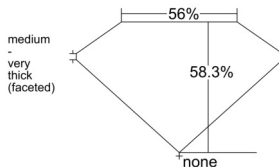

GIA®

FACSIMILE

GIA REPORT 2536862735

Verify this report at GIA.edu

GIA NATURAL DIAMOND DOSSIER®

November 03, 2025
GIA Report Number 2536862735
Shape and Cutting Style ..... Heart Brilliant
Measurements ..... 5.29 x 6.27 x 3.66 mm

GRADING RESULTS

Carat Weight ..... 0.70 carat
Color Grade ..... G
Clarity Grade VS1

ADDITIONAL GRADING INFORMATION

Polish ..... Very Good
Symmetry ..... Very Good
Fluorescence ..... Faint
Clarity Characteristics..... Feather, Cloud, Pinpoint
Inscription(s): GIA 2536862735

PROPORTIONS

Profile not to actual proportions

GRADING SCALES

GIA COLOR SCALE		GIA CLARITY SCALE			
COLORLESS	D	VERY VERY SLIGHTLY INCLUDED	FLAWLESS		
	E		INTERNALLY FLAWLESS		
	F	VERY SLIGHTLY INCLUDED	VVS₁		
	G		VVS₂		
	H		VS₁		
	NEAR COLORLESS	I	SLIGHTLY INCLUDED	VS₂	
		J		SI₁	
		FAINT	K	INCLUDED	SI₂
			L		I₁
			M		I₂
VERT LIGHT	N	LIGHT	I₃		
	O				
	P				
	Q				
	R