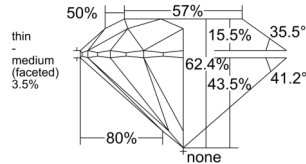

GIA®

FACSIMILE

GIA REPORT 2536847741

Verify this report at GIA.edu

GIA NATURAL DIAMOND DOSSIER®

October 29, 2025
GIA Report Number 2536847741
Shape and Cutting Style ..... Round Brilliant
Measurements ..... 5.23 - 5.26 x 3.27 mm

GRADING RESULTS

Carat Weight ..... 0.55 carat
Color Grade I
Clarity Grade VVS1
Cut Grade ..... Excellent

ADDITIONAL GRADING INFORMATION

Polish ..... Excellent
Symmetry ..... Excellent
Fluorescence ..... Faint
Clarity Characteristics ..... Internal Graining
Inscription(s): GIA 2536847741

PROPORTIONS

GRADING SCALES

GIA COLOR SCALE	GIA CLARITY SCALE	GIA CUT SCALE	
COLOURLESS D	FLAWLESS	EXCELLENT	
E	INTERNALLY FLAWLESS		
F		VVS₁	VERY GOOD
G	VVS₂		
H	VS₁	GOOD	
I	VS₂		
J	SI₁	FAIR	
K	SI₂		
L	I₁	POOR	
M	I₂		
N	I₃		
O			
P			
Q			
R			
S			
T			
U			
V			
W			
X			
Y			
Z