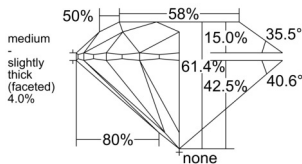

GIA®

FACSIMILE

GIA REPORT 2536846441

Verify this report at GIA.edu

GIA NATURAL DIAMOND DOSSIER®

December 06, 2025
GIA Report Number 2536846441
Shape and Cutting Style ..... Round Brilliant
Measurements ..... 4.34 - 4.36 x 2.67 mm

GRADING RESULTS

Carat Weight ..... 0.31 carat
Color Grade ..... F
Clarity Grade ..... Flawless
Cut Grade ..... Excellent

ADDITIONAL GRADING INFORMATION

Polish ..... Excellent
Symmetry ..... Excellent
Fluorescence ..... None
Clarity Characteristics ..... None
Inscription(s): GIA 2536846441

PROPORTIONS

GRADING SCALES

GIA COLOR SCALE	GIA CLARITY SCALE	GIA CUT SCALE	
D	FLAWLESS	EXCELLENT	
E	INTERNALLY FLAWLESS		
F		VVS₁	VERY GOOD
G	VVS₂		
H	VS₁	GOOD	
I	VS₂		
J	SI₁	FAIR	
K	SI₂		
L	I₁	POOR	
M			
N			
O	I₂		
P			
Q			
R	I₃		
S			
T			
U			
V			
W			
X			
Y			
Z