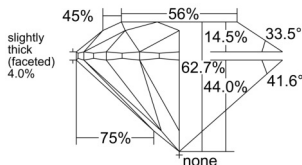

GIA®

FACSIMILE

GIA REPORT 2536843160

Verify this report at gia.edu

GIA NATURAL DIAMOND DOSSIER®

October 29, 2025
GIA Report Number 2536843160
Shape and Cutting Style ..... Round Brilliant
Measurements ..... 5.07 - 5.09 x 3.19 mm

GRADING RESULTS

Carat Weight ..... 0.50 carat
Color Grade ..... E
Clarity Grade VVS1
Cut Grade ..... Excellent

ADDITIONAL GRADING INFORMATION

Polish ..... Excellent
Symmetry ..... Excellent
Fluorescence ..... Medium Blue
Clarity Characteristics ..... Pinpoint
Inscription(s): GIA 2536843160

PROPORTIONS

Profile to actual proportions