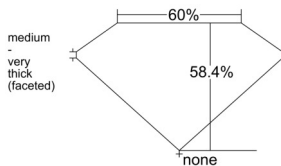

GIA®

FACSIMILE

GIA REPORT 2536838501

Verify this report at GIA.edu

GIA NATURAL DIAMOND DOSSIER®

October 29, 2025
GIA Report Number 2536838501
Shape and Cutting Style ..... Heart Brilliant
Measurements ..... 4.53 x 5.31 x 3.11 mm

GRADING RESULTS

Carat Weight ..... 0.44 carat
Color Grade ..... F
Clarity Grade VVS2

ADDITIONAL GRADING INFORMATION

Polish ..... Excellent
Symmetry ..... Very Good
Fluorescence ..... Strong Blue
Clarity Characteristics..... Pinpoint, Surface Graining
Inscription(s): GIA 2536838501

PROPORTIONS

Profile not to actual proportions

GRADING SCALES

GIA COLOR SCALE		GIA CLARITY SCALE			
COLORLESS	D	VERY VERY SLIGHTLY INCLUDED	FLAWLESS		
	E		INTERNALLY FLAWLESS		
	F	VERY SLIGHTLY INCLUDED	VVS₁		
	G		VVS₂		
	H		VS₁		
	NEAR COLORLESS	I	SLIGHTLY INCLUDED	VS₂	
		J		SI₁	
		FAINT	K	INCLUDED	SI₂
			L		I₁
			M		I₂
VERT LIGHT	N	LIGHT	I₃		
	O				
	P				
	Q				
	R