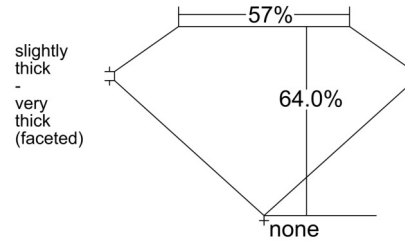

GIA NATURAL DIAMOND GRADING REPORT

March 23, 2026
 GIA Report Number 2536833395
 Shape and Cutting Style Oval Brilliant
 Measurements 12.41 x 8.72 x 5.58 mm

GRADING RESULTS

Carat Weight 4.00 carat
 Color Grade J
 Clarity Grade VVS2

ADDITIONAL GRADING INFORMATION

Polish Excellent
 Symmetry Very Good
 Fluorescence None
 Inscription(s): GIA 2536833395

PROPORTIONS

Profile not to actual proportions

CLARITY CHARACTERISTICS

KEY TO SYMBOLS*

Feather

* Red symbols denote internal characteristics (inclusions). Green or black symbols denote external characteristics (blemishes). Diagram is an approximate representation of the diamond, and symbols shown indicate type, position, and approximate size of clarity characteristics. All clarity characteristics may not be shown. Details of finish are not shown.