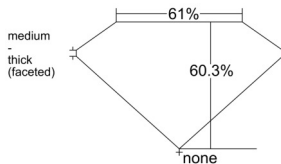

GIA®

FACSIMILE

GIA REPORT 2536792284

Verify this report at GIA.edu

GIA NATURAL DIAMOND DOSSIER®

October 29, 2025
GIA Report Number 2536792284
Shape and Cutting Style ..... Marquise Brilliant
Measurements ..... 7.25 x 3.59 x 2.16 mm

GRADING RESULTS

Carat Weight ..... 0.32 carat
Color Grade ..... G
Clarity Grade VVS1

ADDITIONAL GRADING INFORMATION

Polish ..... Excellent
Symmetry ..... Very Good
Fluorescence ..... Medium Blue
Clarity Characteristics ..... Pinpoint
Inscription(s): GIA 2536792284

PROPORTIONS

Profile not to actual proportions

GRADING SCALES

GIA COLOR SCALE		GIA CLARITY SCALE			
COLORLESS	D	VERY VERY SLIGHTLY INCLUDED	FLAWLESS		
	E		INTERNALLY FLAWLESS		
	F		VVS₁		
	G		VVS₂		
	NEAR COLORLESS		H	VERY SLIGHTLY INCLUDED	VS₁
			I		VS₂
	FANT		J	SLIGHTLY INCLUDED	SI₁
			K		SI₂
			L		I₁
			M		I₂
VERT LIGHT		N	INCLUDED		I₃
		O			
LIGHT		P			
		Q			
		R			
		S			
	T				
	U				
	V				
	Z