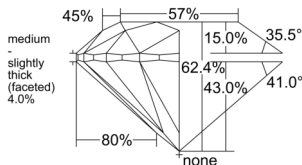

GIA®

FACSIMILE

GIA REPORT 2536775063

Verify this report at GIA.edu

GIA NATURAL DIAMOND DOSSIER®

November 10, 2025
GIA Report Number 2536775063
Shape and Cutting Style ..... Round Brilliant
Measurements ..... 5.52 - 5.55 x 3.45 mm

GRADING RESULTS

Carat Weight ..... 0.65 carat
Color Grade ..... D
Clarity Grade VVS1
Cut Grade ..... Excellent

ADDITIONAL GRADING INFORMATION

Polish ..... Excellent
Symmetry ..... Excellent
Fluorescence ..... Medium Blue
Clarity Characteristics..... Pinpoint, Surface Graining
Inscription(s): GIA 2536775063

PROPORTIONS

Profile to actual proportions