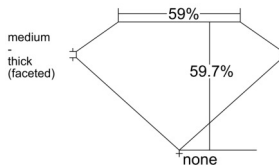

GIA®

FACSIMILE

GIA REPORT 2536763169

Verify this report at GIA.edu

GIA NATURAL DIAMOND DOSSIER®

October 17, 2025
GIA Report Number 2536763169
Shape and Cutting Style ..... Heart Brilliant
Measurements ..... 5.33 x 6.15 x 3.67 mm

GRADING RESULTS

Carat Weight ..... 0.70 carat
Color Grade ..... G
Clarity Grade VVS2

ADDITIONAL GRADING INFORMATION

Polish ..... Excellent
Symmetry ..... Excellent
Fluorescence ..... None
Clarity Characteristics ..... Needle, Pinpoint
Inscription(s): GIA 2536763169

PROPORTIONS

Profile not to actual proportions

GRADING SCALES

GIA COLOR SCALE		GIA CLARITY SCALE	
COLORLESS	D	VERY VERY SLIGHTLY INCLUDED	FLAWLESS
	E		INTERNALLY FLAWLESS
	F		VVS₁
	G		VVS₂
	H		VS₁
	I		VS₂
	J		SI₁
	K		SI₂
	L		I₁
	M		I₂
NEAR COLORLESS	N	SLIGHTLY INCLUDED	I₃
	O		
	P		
	Q		
FAINT	R		
	S		
	T		
	U		
VERT LIGHT	V		
	W		
	X		
	Y		
LIGHT	Z